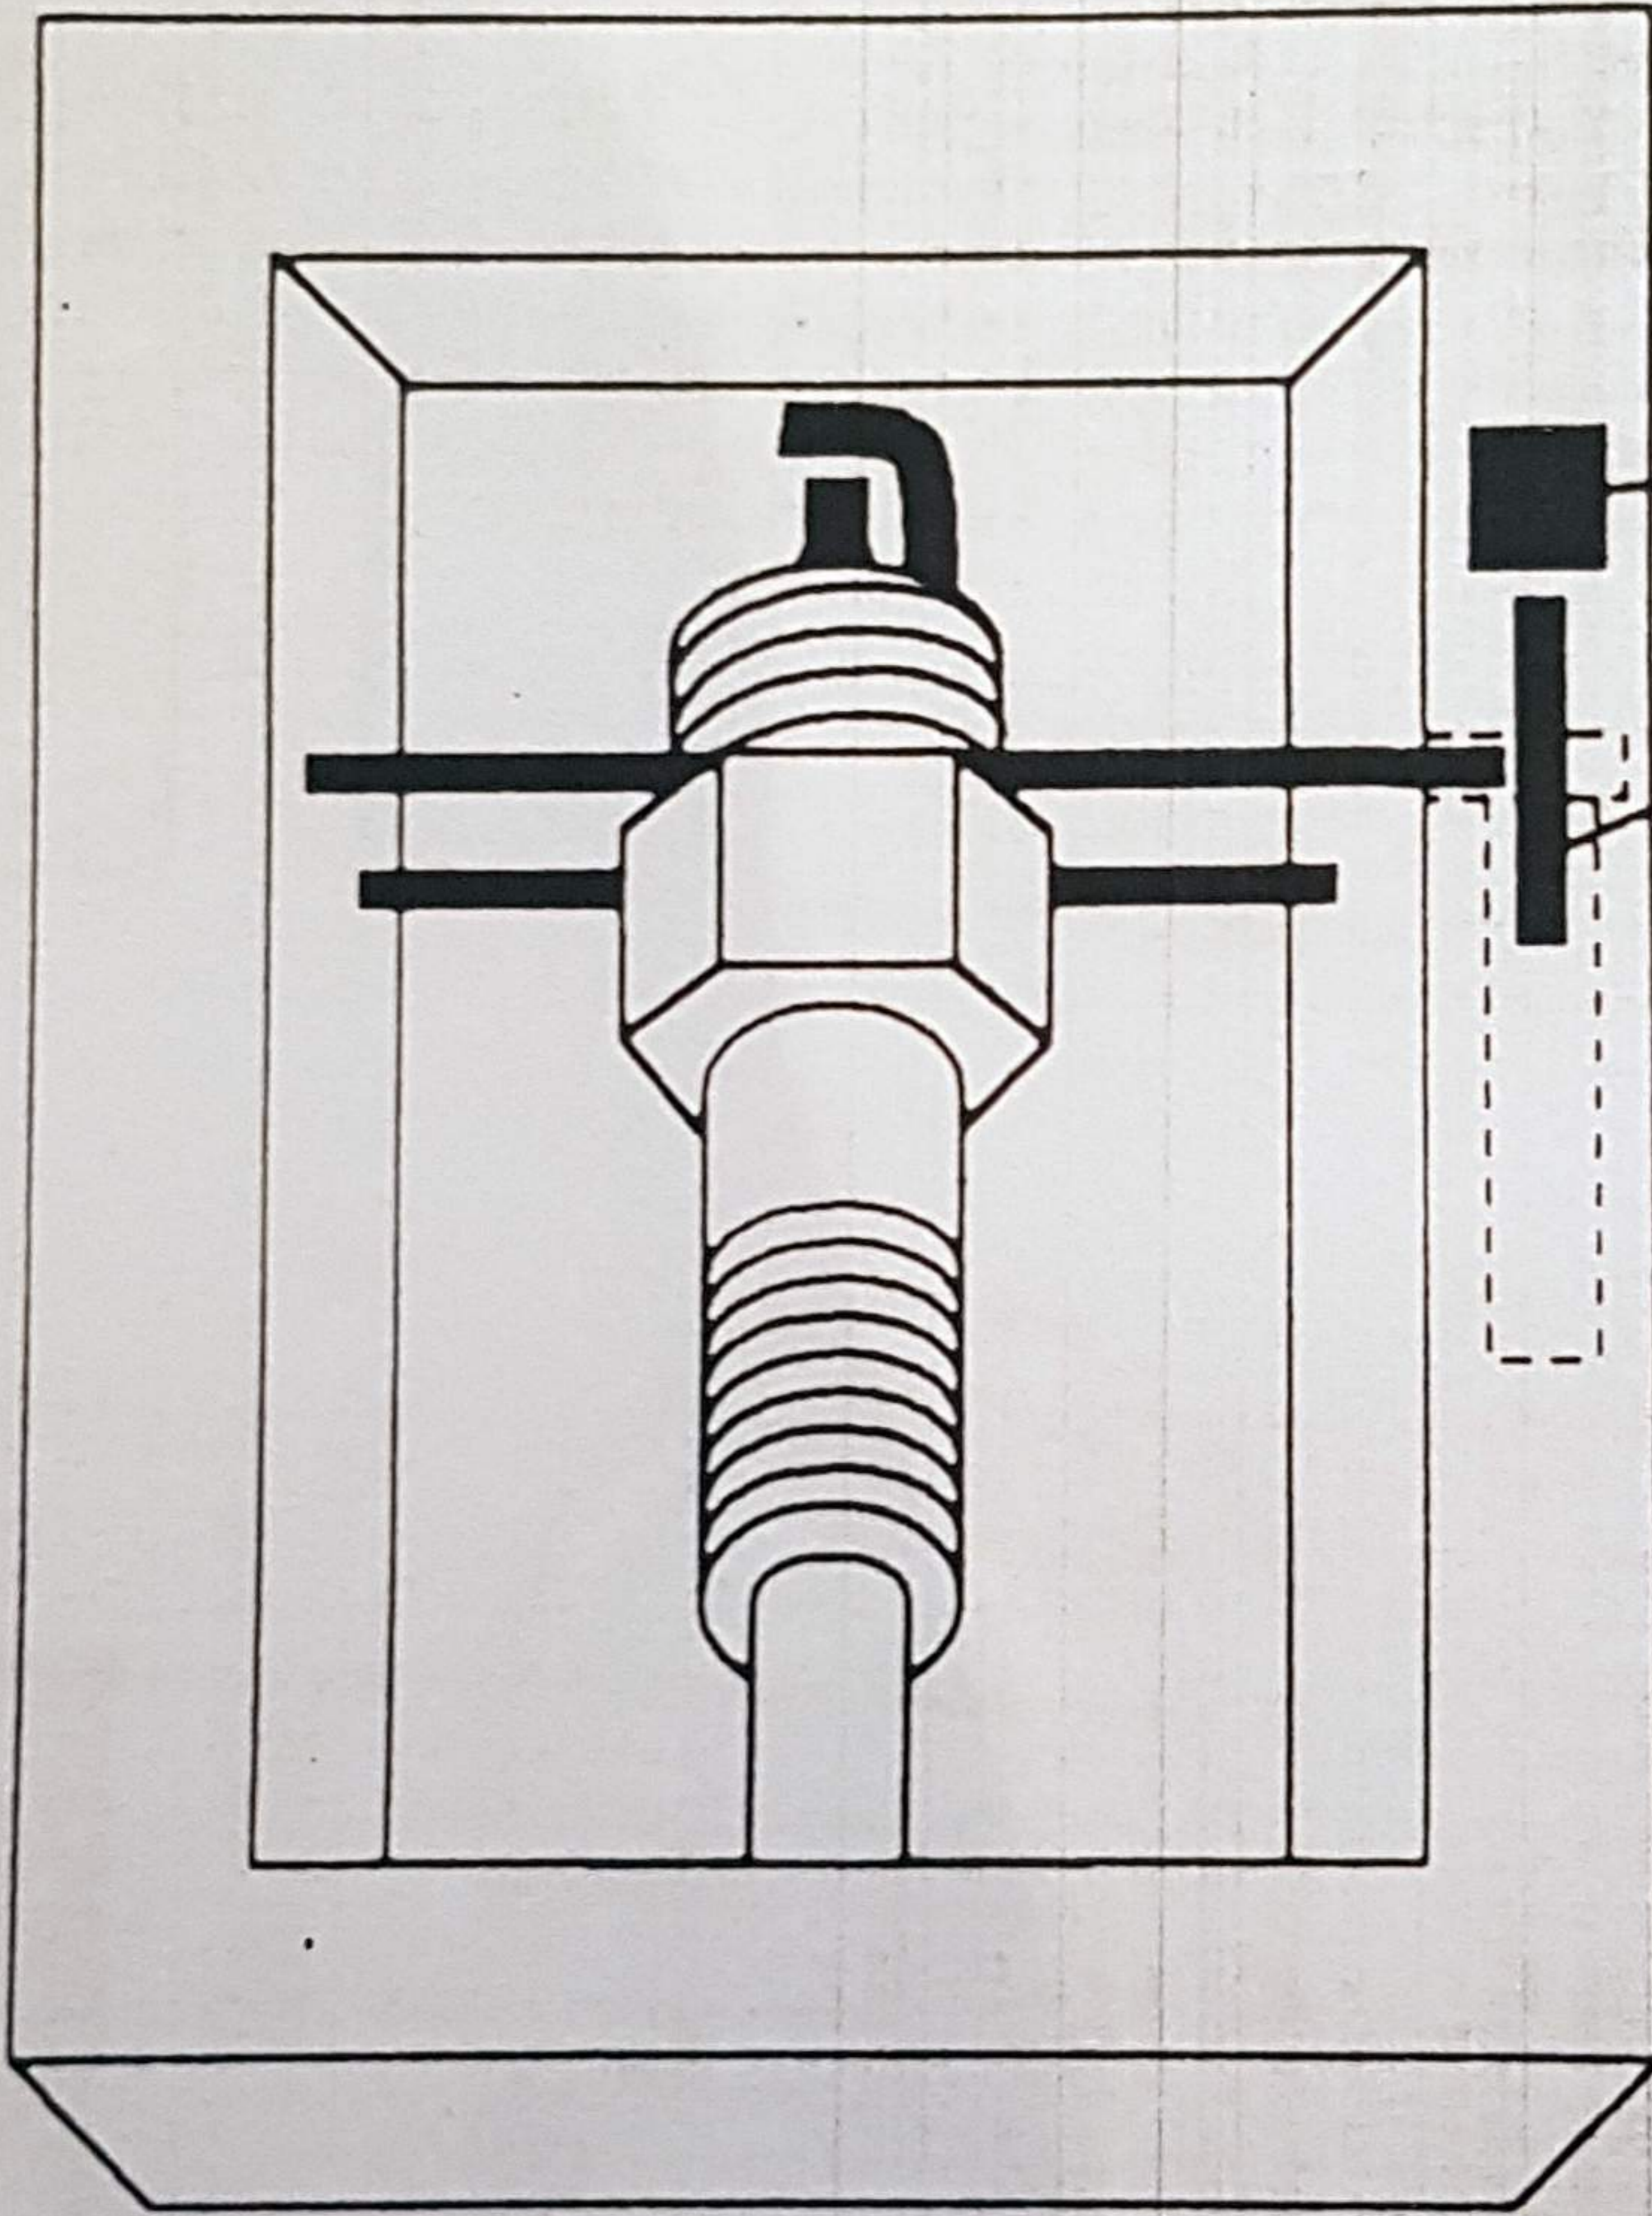

J-22

Bougie

golpear/klopfen/knock

Designed and invented by Jean Claude Constantin

1 = Imán/Magnet/magnet

2 = Palo/Stift/pin